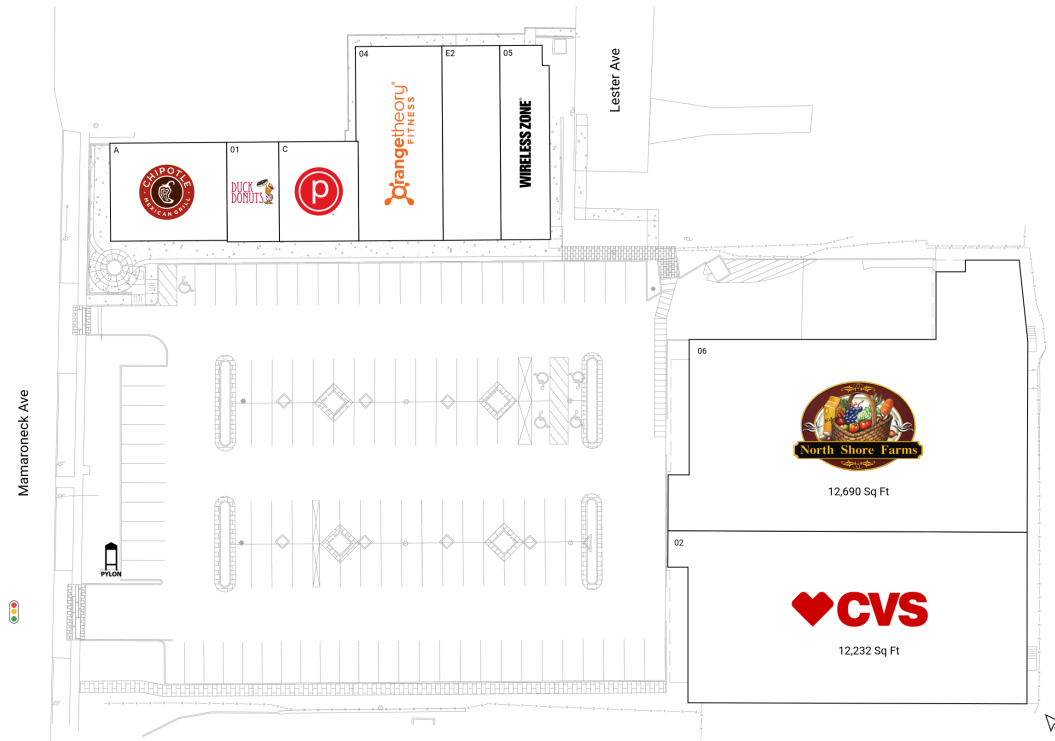

Mamaroneck Centre

805 Mamaroneck Avenue | Mamaroneck, NY 10543

Westchester County New York-Newark-Jersey City, NY-NJ

36,470 Sq Ft

40.9569, -73.7373

Current Tenants Space size listed in square feet

01	Duck Donuts	1,000
02	CVS	12,232
04	Orangetheory Fitness	3,200
05	Wireless Zone	1,427
06	North Shore Farms	12,690
A	Chipotle Mexican Grill	2,200
C	Pure Barre	1,521
E2	Pinki Nails & Spa	2,200

This site plan is for illustrative and information purposes only, showing the general layout of the shopping center; and is not a legal survey. Brixmor makes no representation or warranty that the shopping center is exactly as depicted as site conditions and tenant mix are subject to change over time.